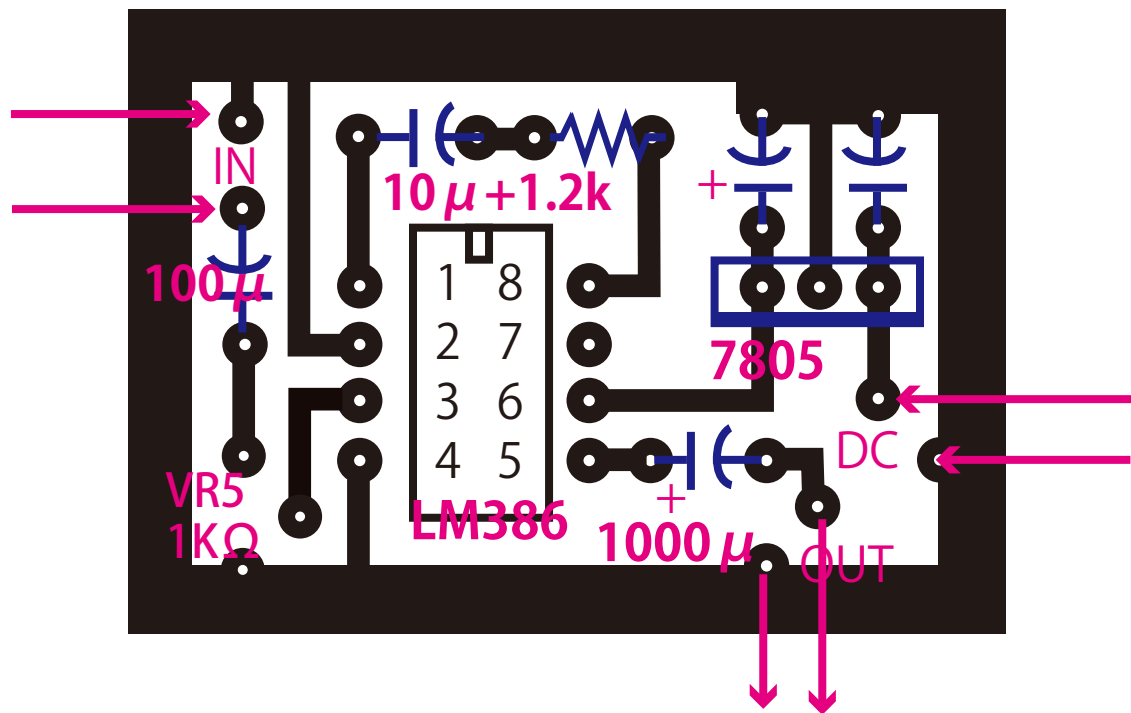

Gain50 AMP+DC5V

300%拡大

Gain50 AMP+DC5V